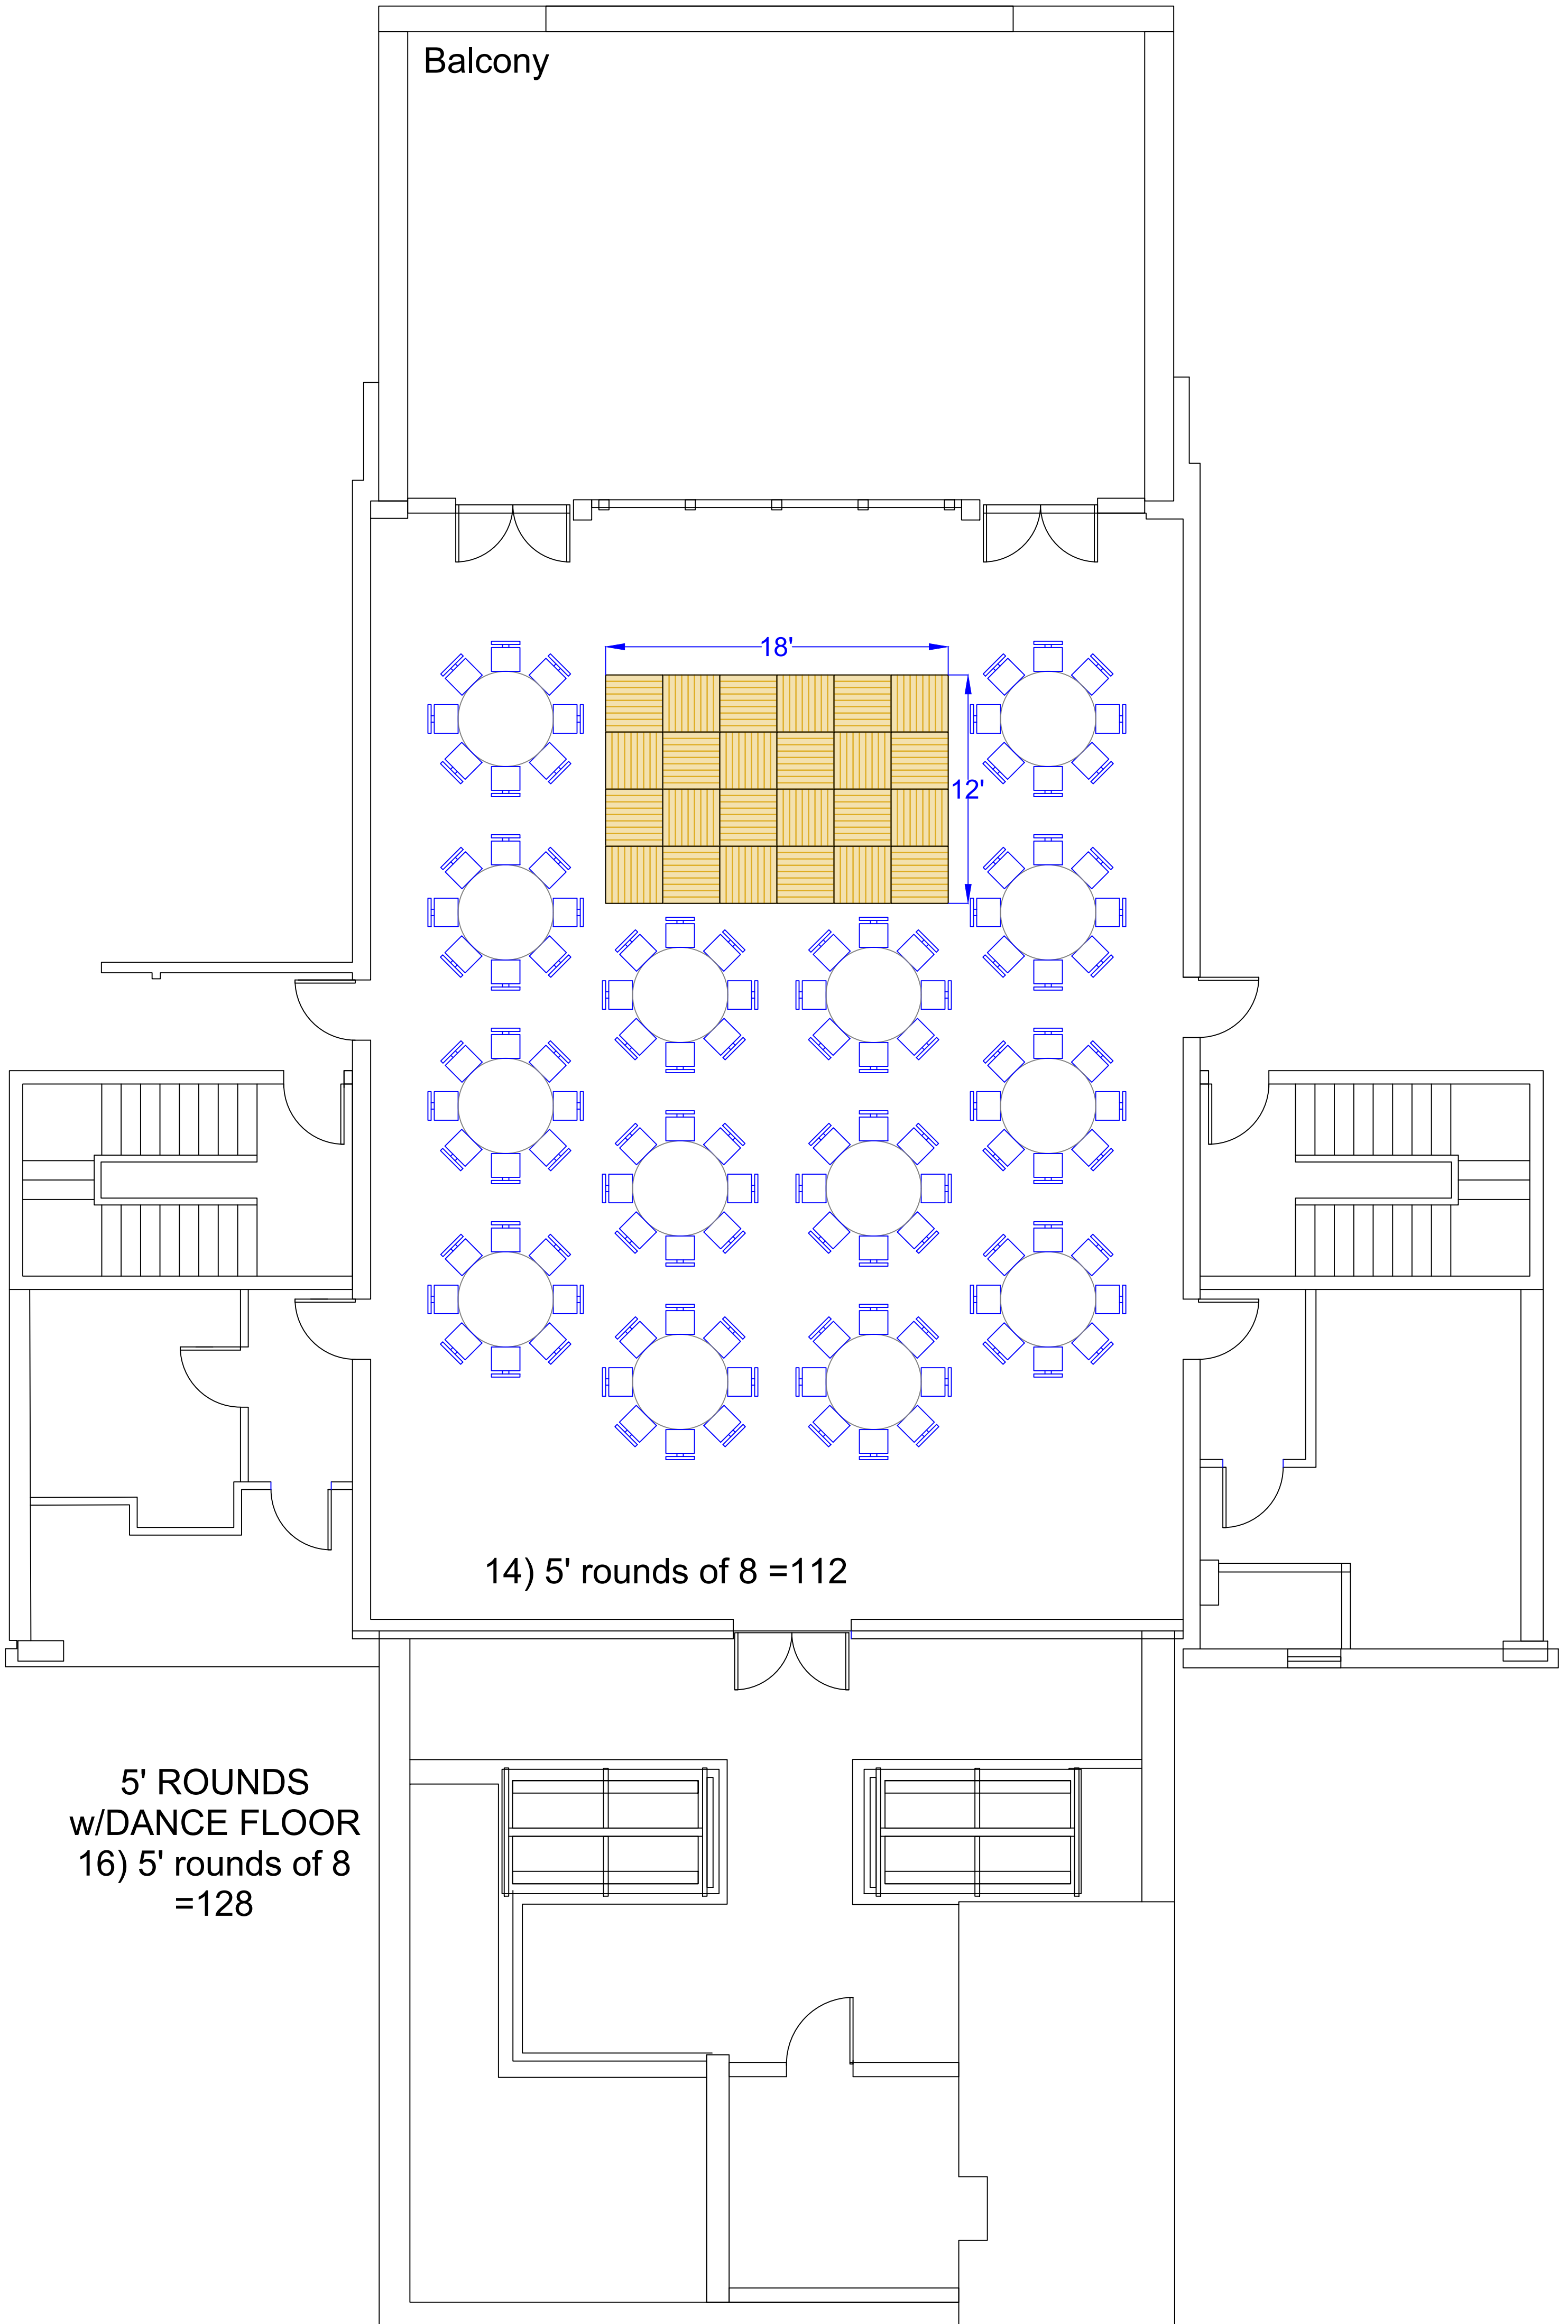

Balcony

THEATER  
Seating for 260

Balcony

6' ROUNDS  
12) 6' rounds of 10  
=120

Balcony

16) 5' rounds of 8 =128

5' ROUNDS  
16) 5' rounds of 8  
=128

Balcony

14) 5' rounds of 8 =112

5' ROUNDS  
w/DANCE FLOOR  
16) 5' rounds of 8  
=128

Balcony

Balcony

U-SHAPE (48)