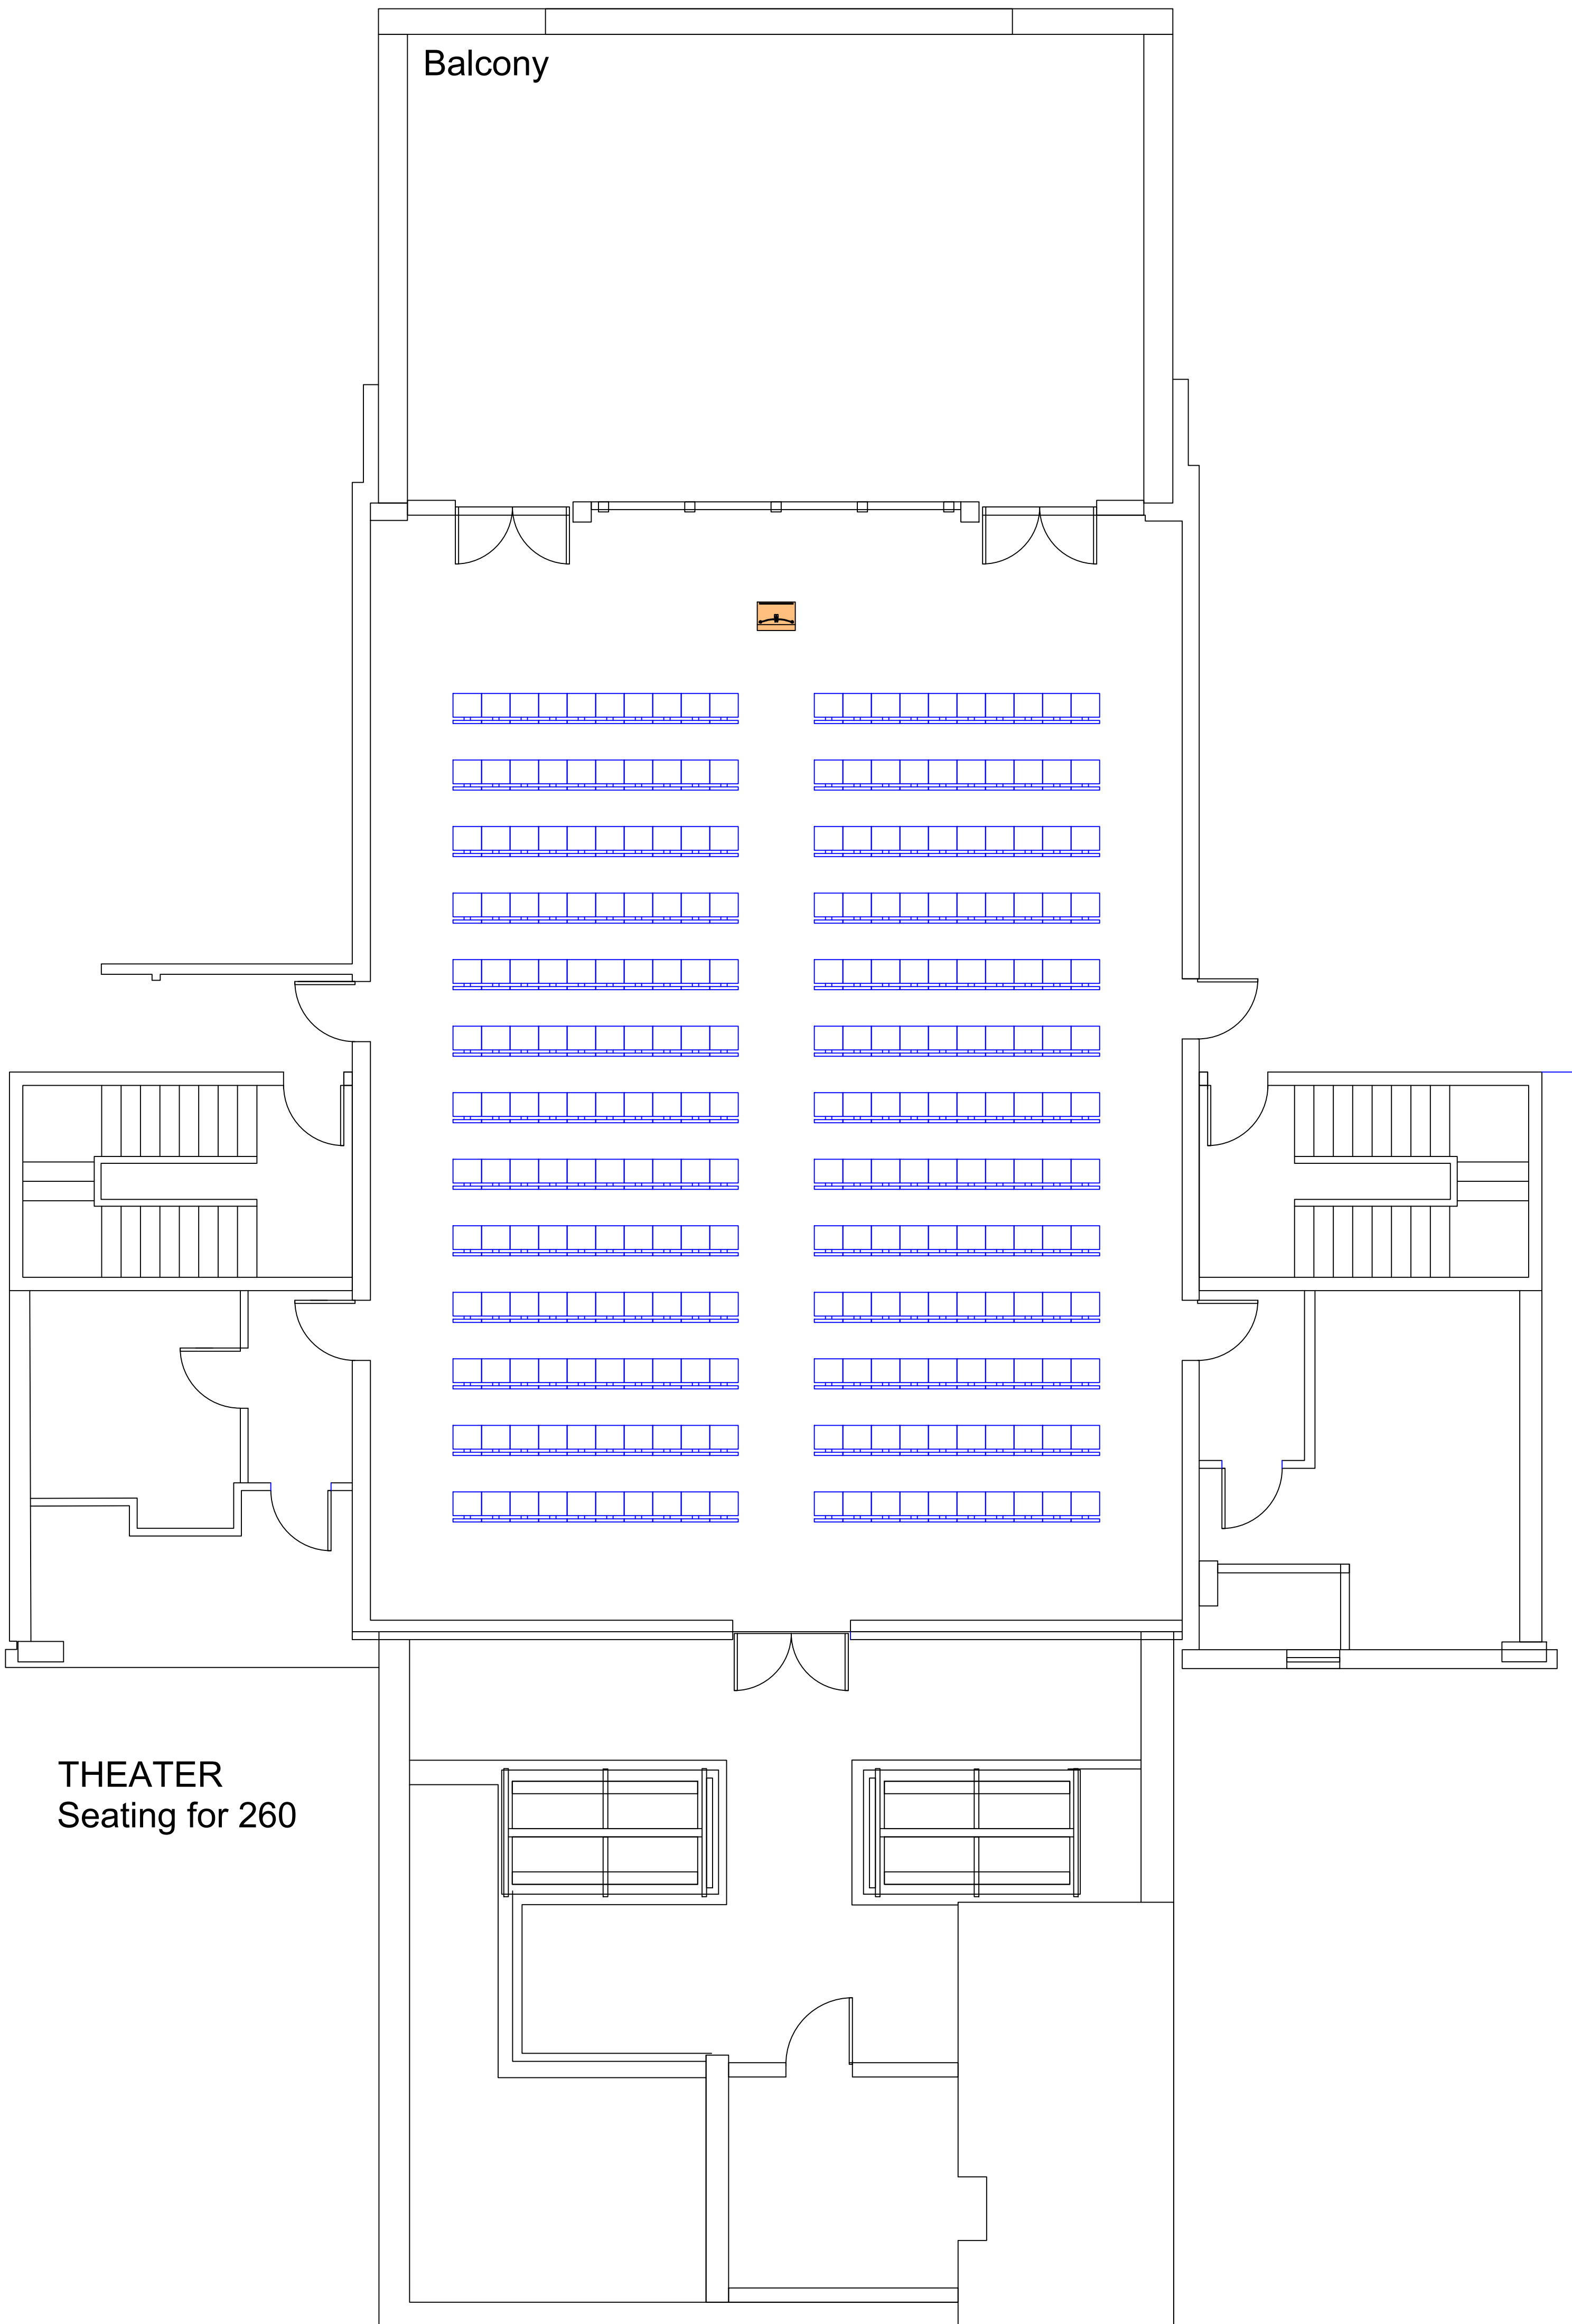

Balcony

THEATER  
Seating for 260

Balcony

6' ROUNDS  
12) 6' rounds of 10  
=120

Balcony

16) 5' rounds of 8 =128

5' ROUNDS  
16) 5' rounds of 8  
=128

Balcony

14) 5' rounds of 8 =112

5' ROUNDS  
w/DANCE FLOOR  
16) 5' rounds of 8  
=128

Balcony

Balcony

U-SHAPE (48)