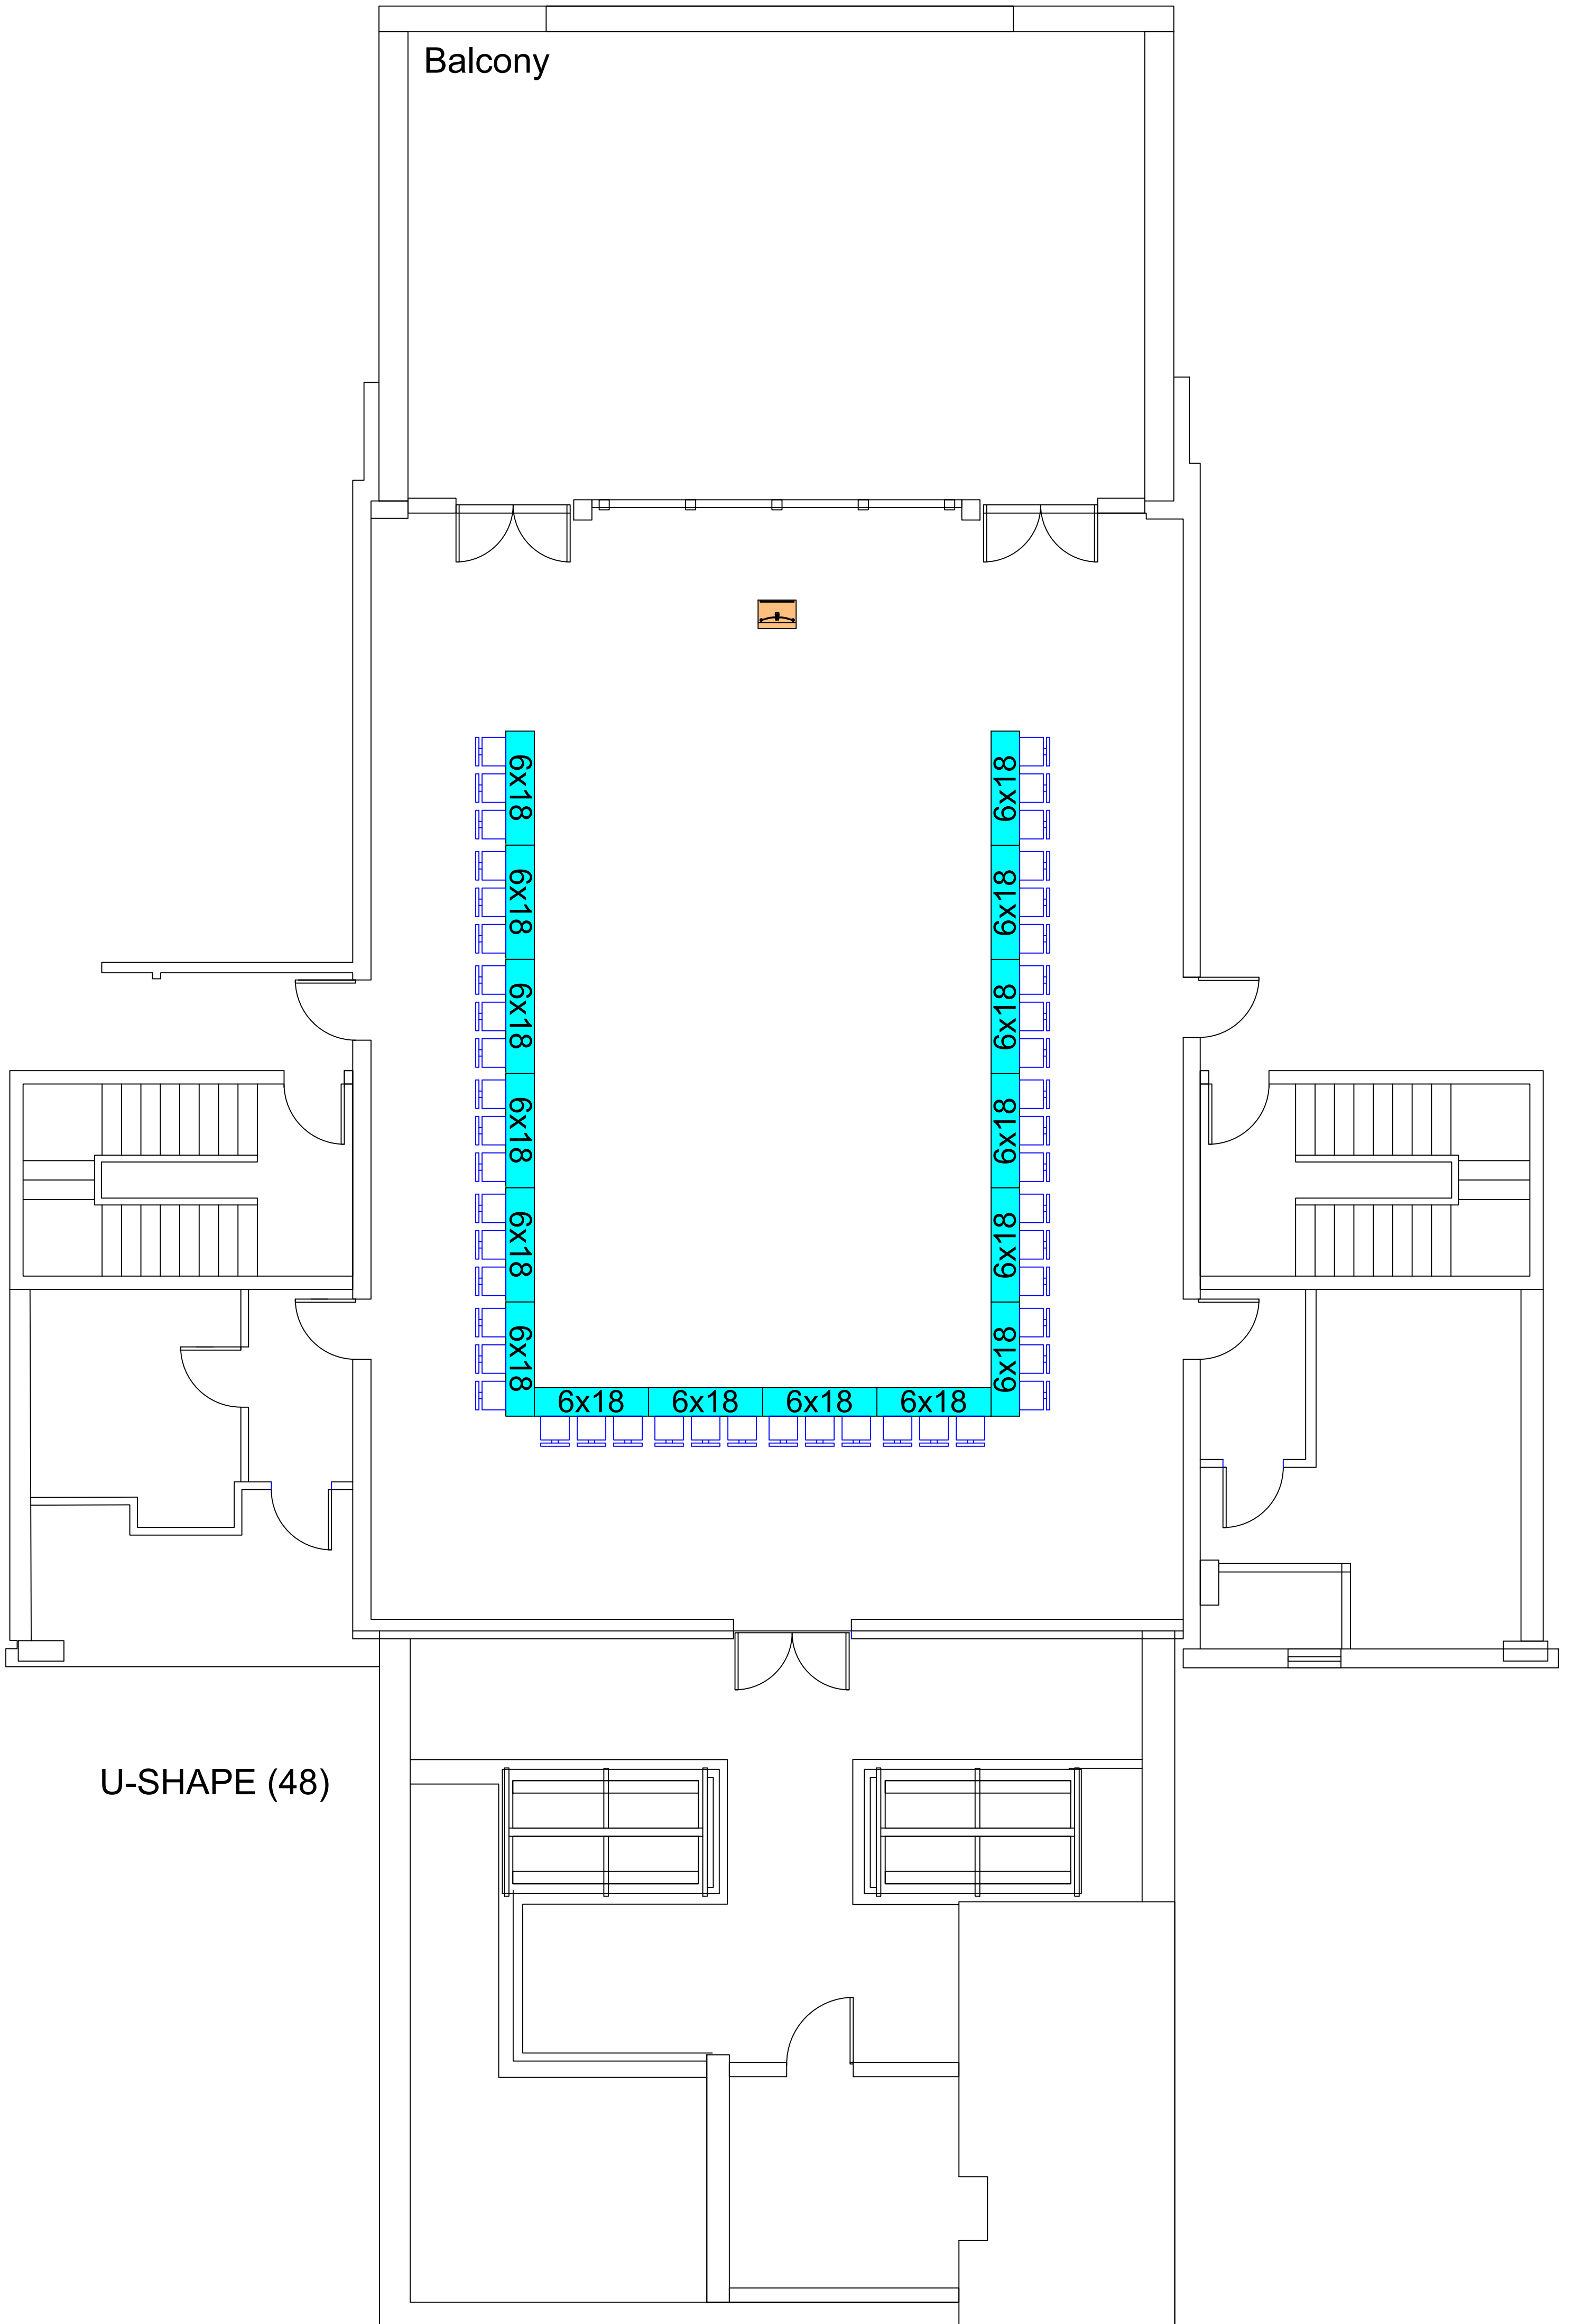

Balcony

THEATER  
Seating for 260

Balcony

6' ROUNDS  
12) 6' rounds of 10  
=120

Balcony

16) 5' rounds of 8 =128

5' ROUNDS  
16) 5' rounds of 8  
=128

Balcony

14) 5' rounds of 8 =112

5' ROUNDS  
w/DANCE FLOOR  
16) 5' rounds of 8  
=128

Balcony

Balcony

U-SHAPE (48)