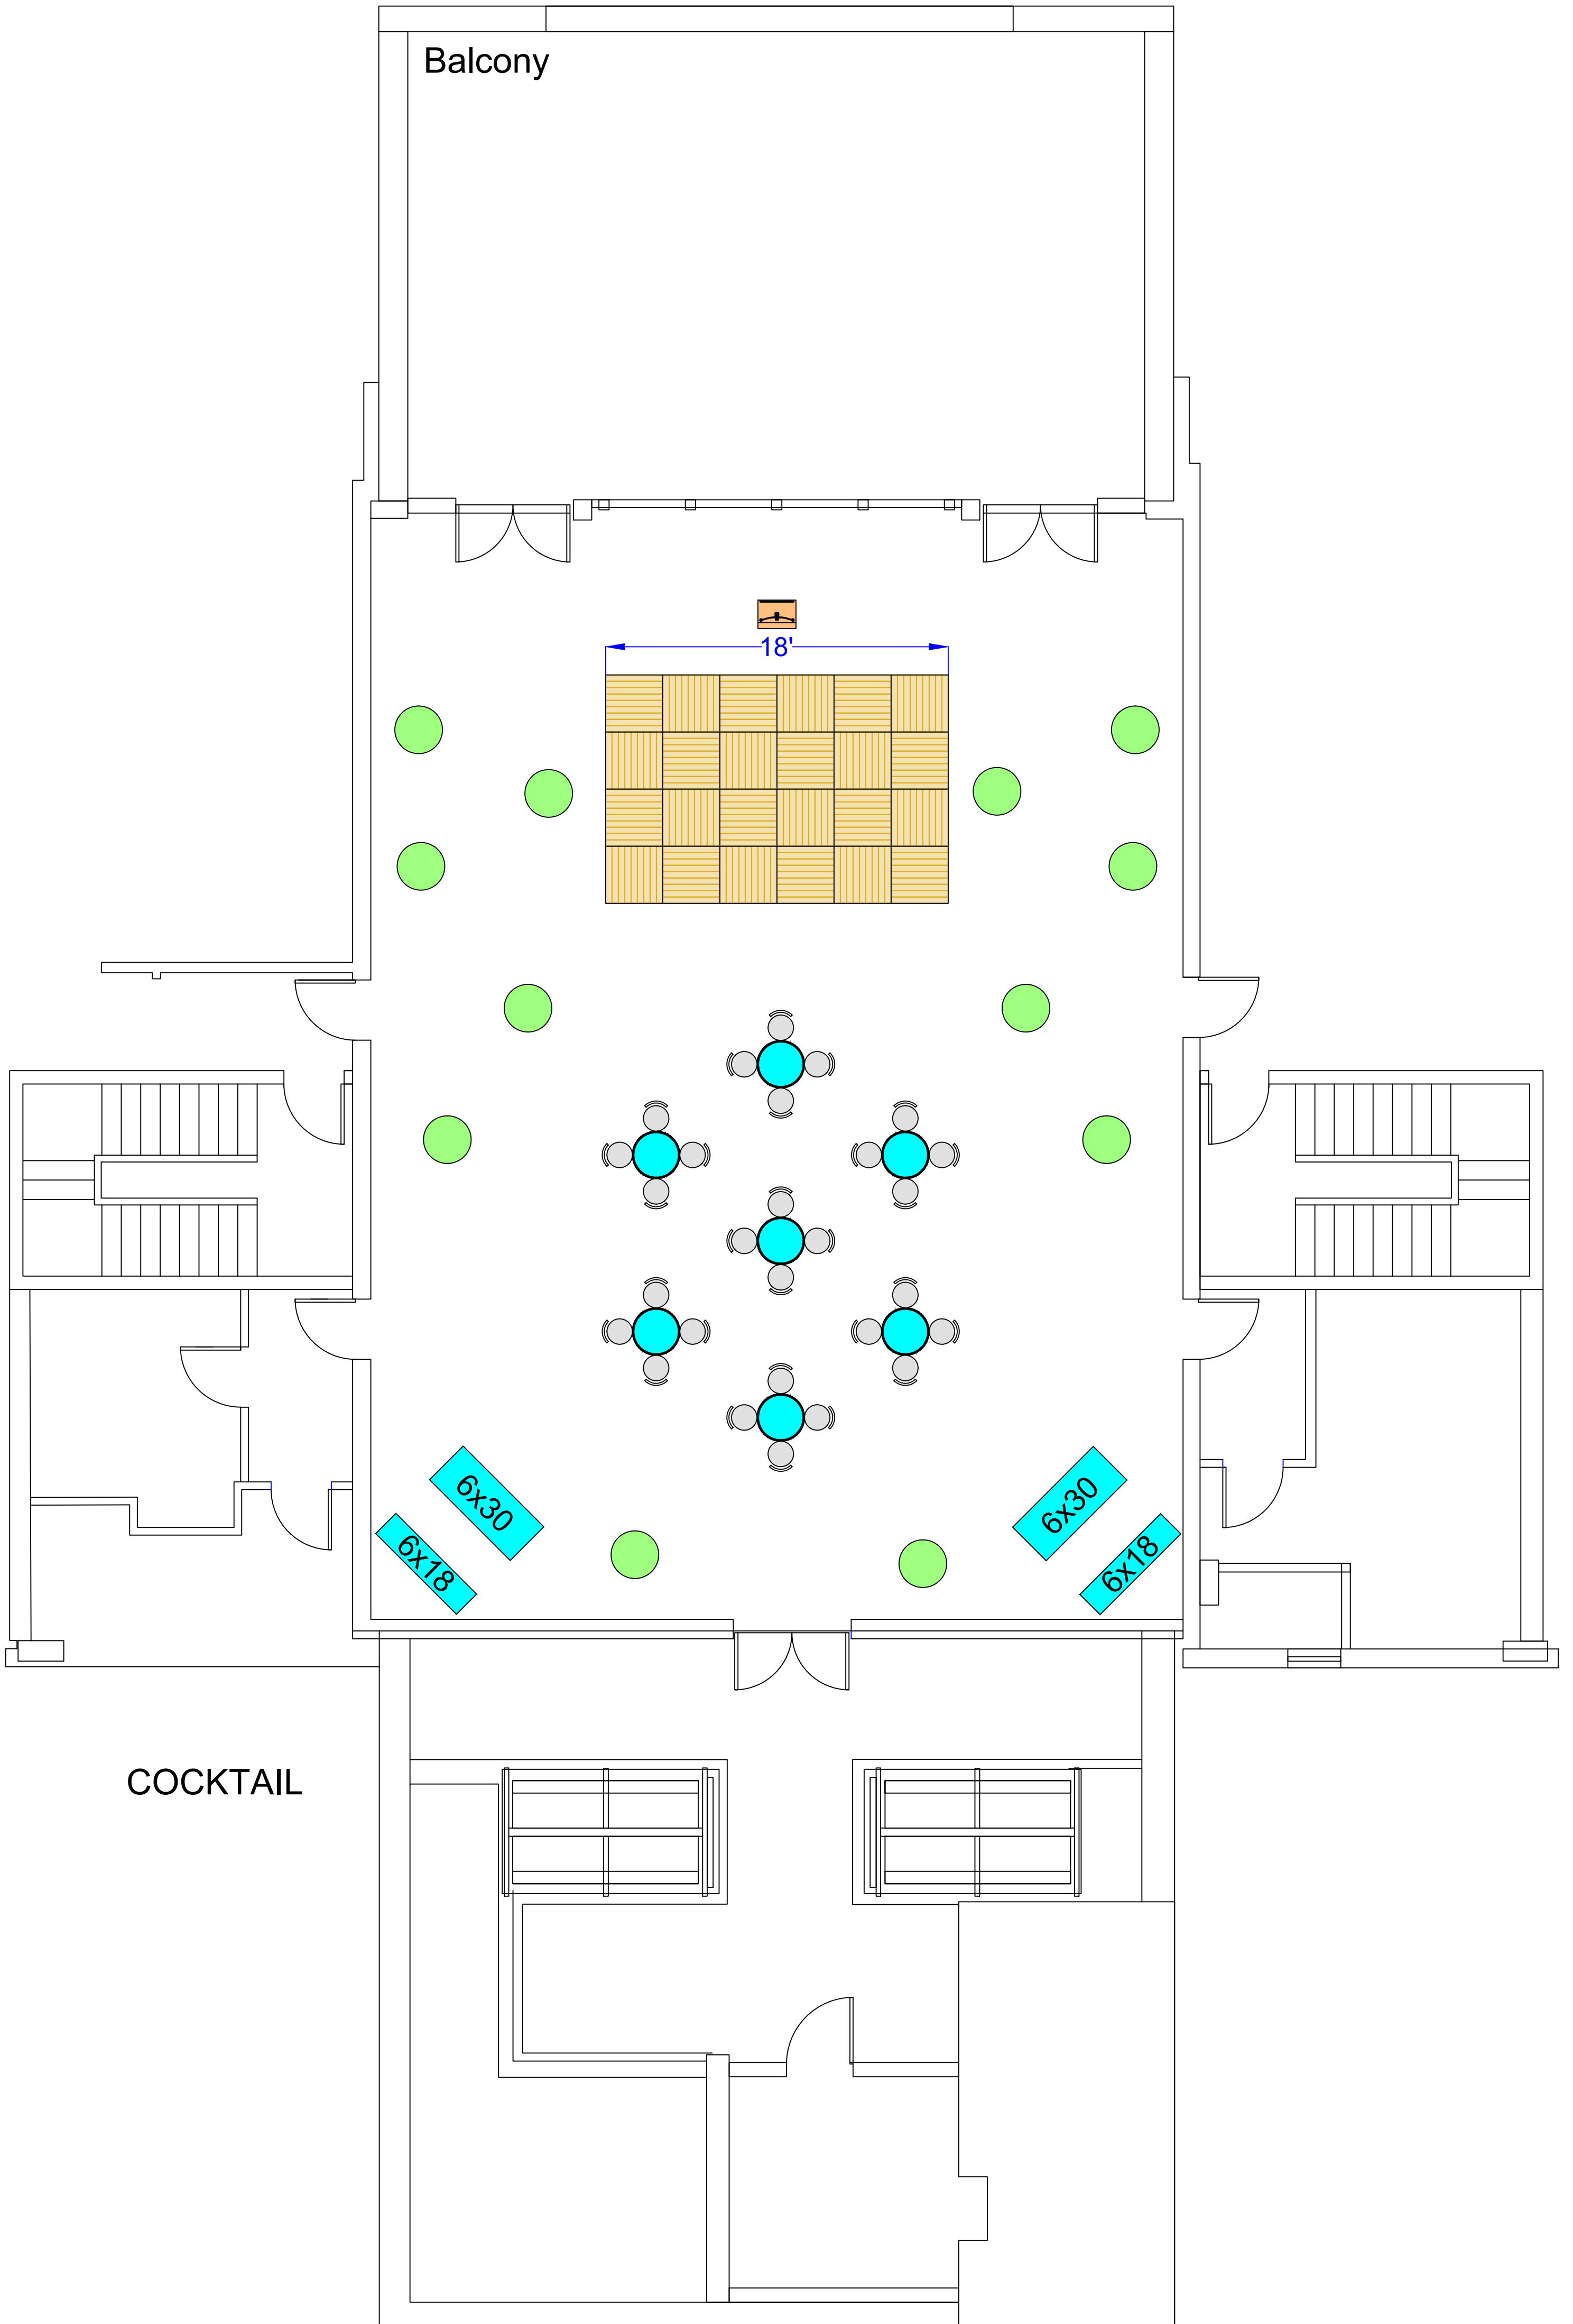

Balcony

THEATER  
Seating for 260

Balcony

6' ROUNDS  
12) 6' rounds of 10  
=120

Balcony

16) 5' rounds of 8 =128

5' ROUNDS  
16) 5' rounds of 8  
=128

Balcony

14) 5' rounds of 8 =112

5' ROUNDS  
w/DANCE FLOOR  
16) 5' rounds of 8  
=128

Balcony

Balcony

U-SHAPE (48)