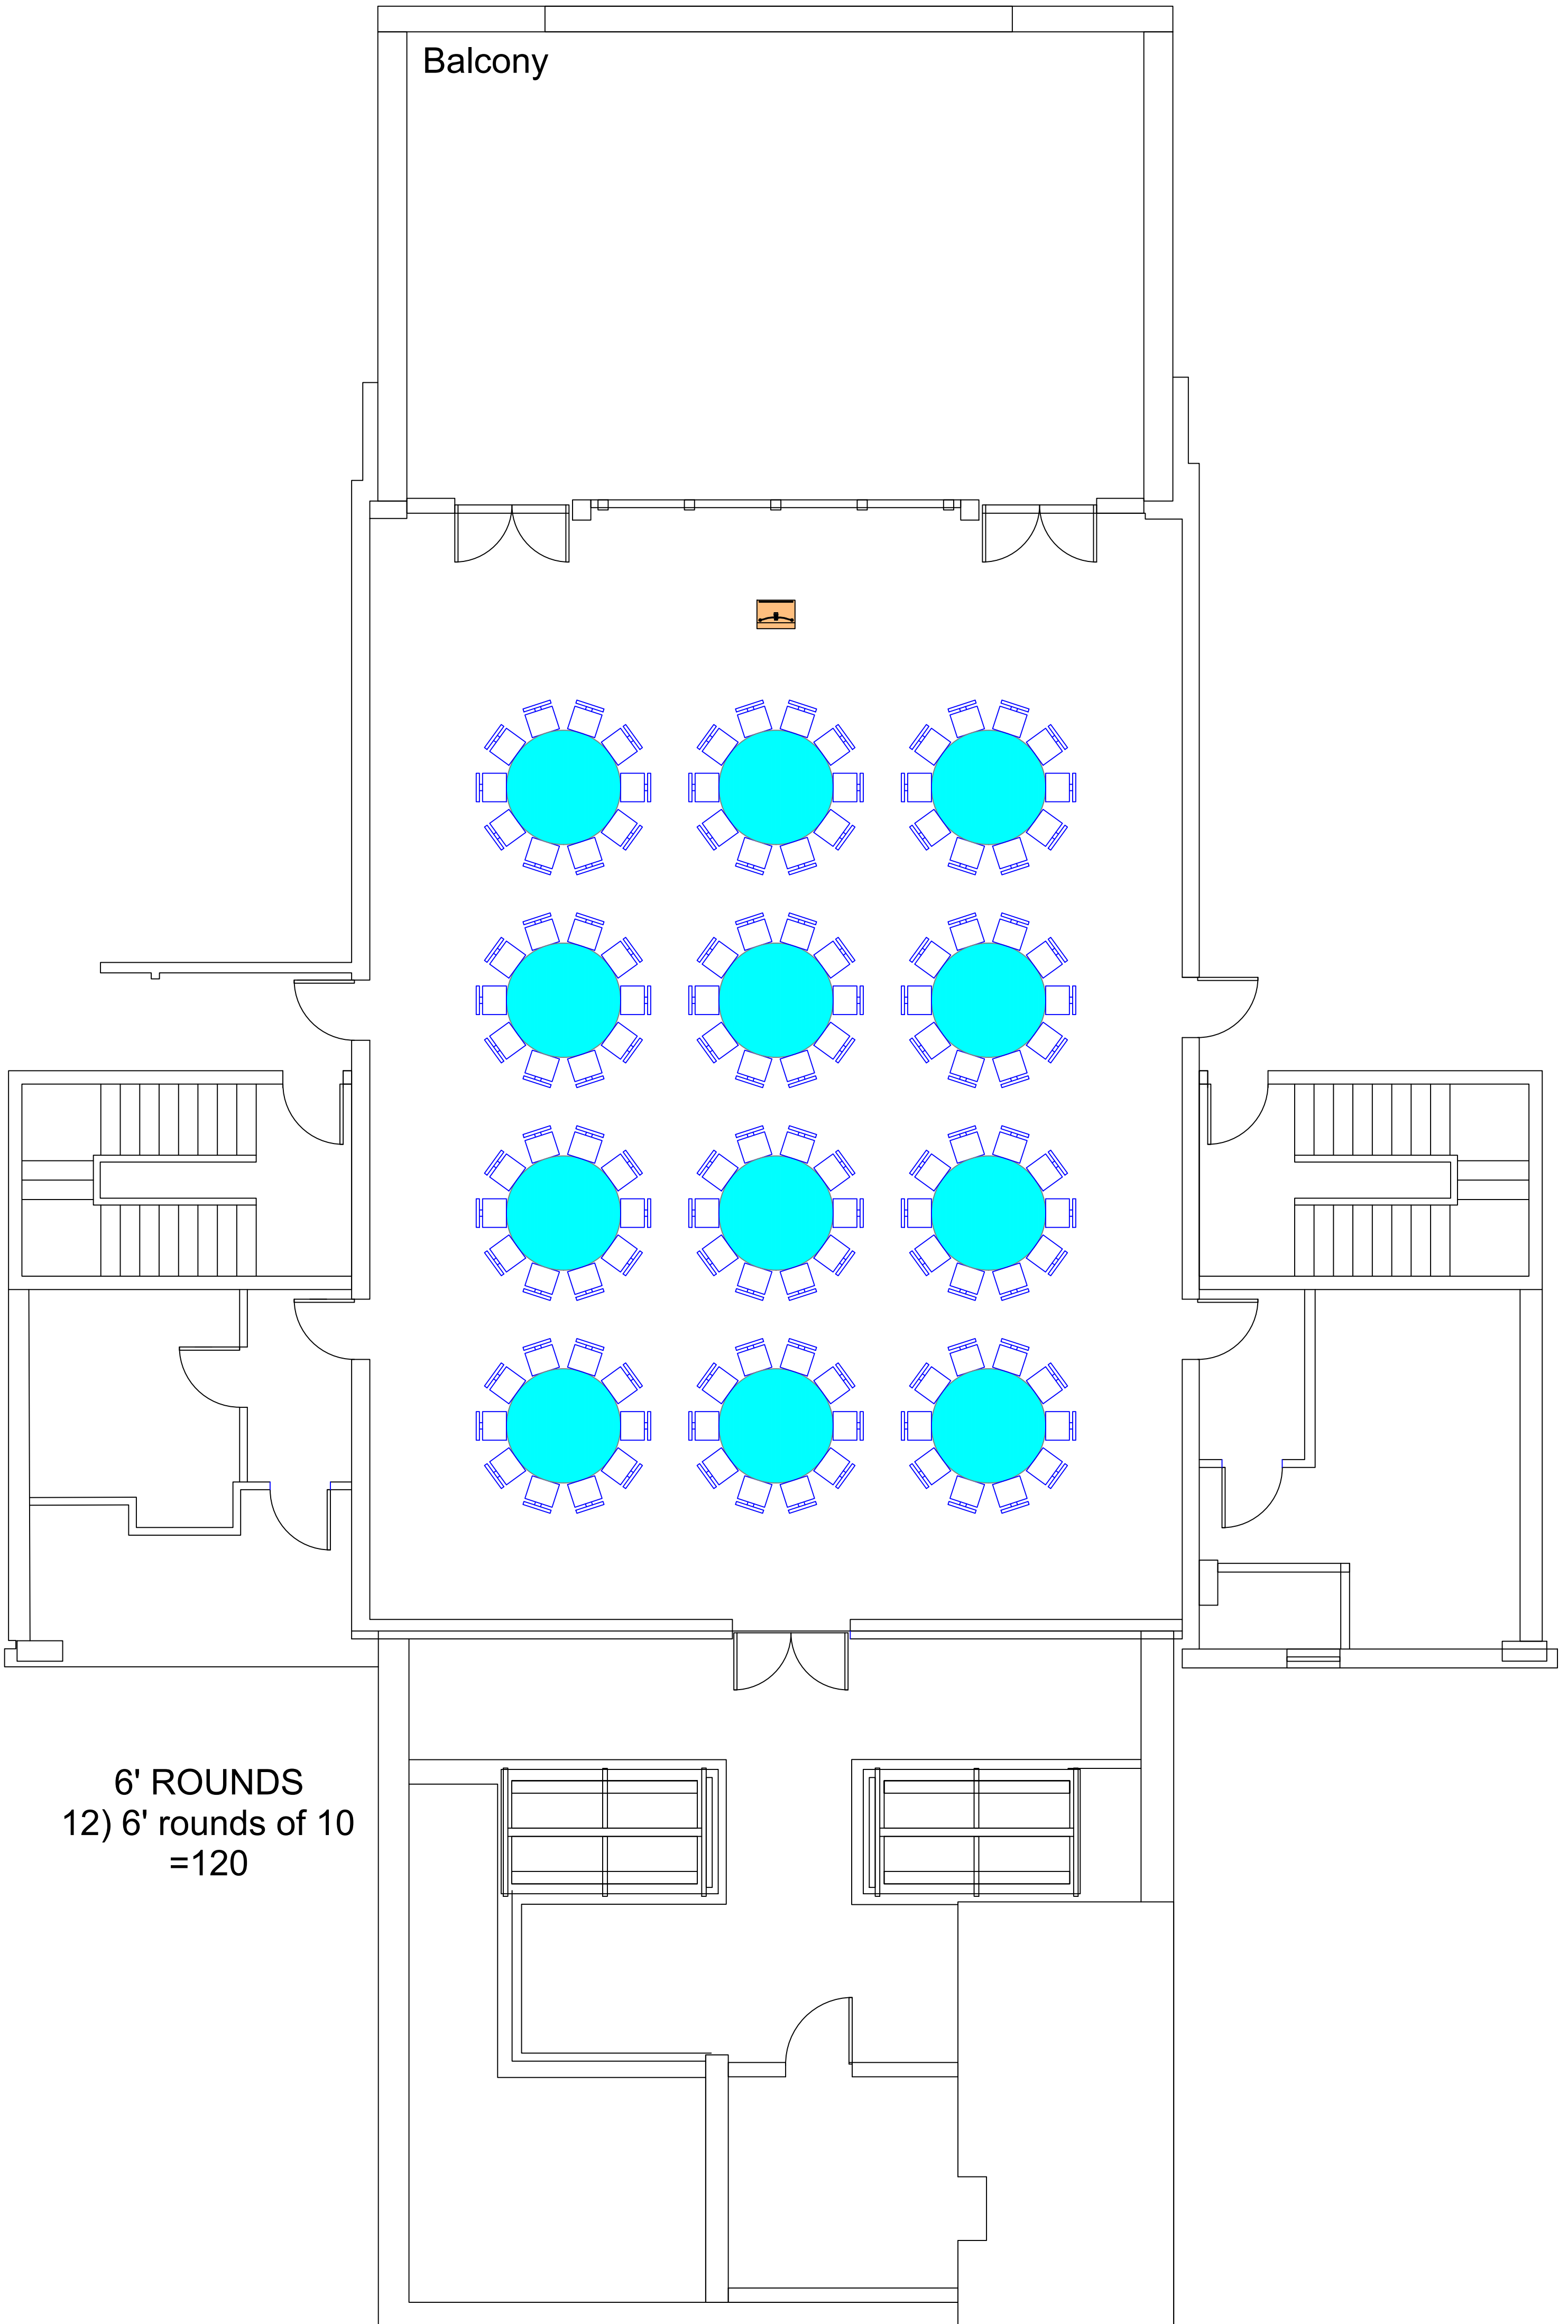

Balcony

THEATER  
Seating for 260

Balcony

6' ROUNDS  
12) 6' rounds of 10  
=120

Balcony

16) 5' rounds of 8 =128

5' ROUNDS  
16) 5' rounds of 8  
=128

Balcony

14) 5' rounds of 8 =112

5' ROUNDS  
w/DANCE FLOOR  
16) 5' rounds of 8  
=128

Balcony

Balcony

U-SHAPE (48)